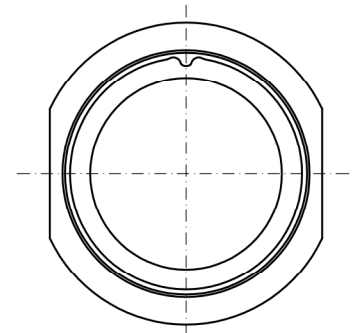

Side to assemble
MALE
plugs / extenders

Side to assemble
FEMALE
plugs / extenders

General dimensions (mm)

Connector scale 2:3

TECHNICAL DATA

PART NUMBER

Mechanical

Shell ————— Aluminium

9 2 A T T 4 0

Series: Standard connector

Type: Assembly tool

Size: T40

APPLICATION