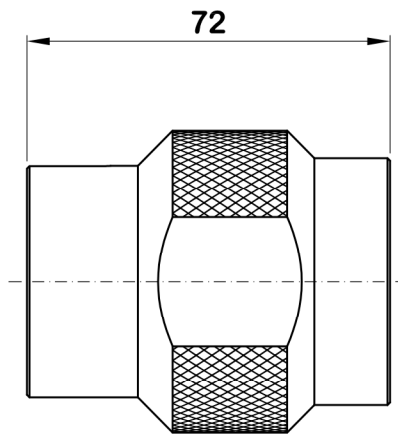

Side to assemble
MALE
plugs / extenders

Side to assemble
FEMALE
plugs / extenders

General dimensions (mm)

Connector scale 2:3

TECHNICAL DATA

PART NUMBER

Mechanical

Shell ————— Aluminium

9 2 A T T 4 0

Series: Standard connector

Type: Assembly tool

Size: T40

APPLICATION